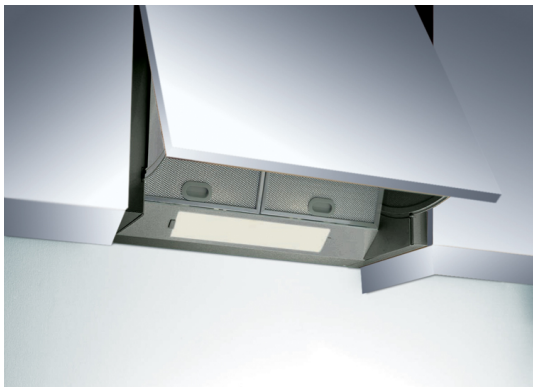

Made for your world

|||||
newWORLD®

600INT integrated hood

Silver

SKU No.

059040672

**A fully integrated design, for concealment behind
a pull-out door panel**

Features